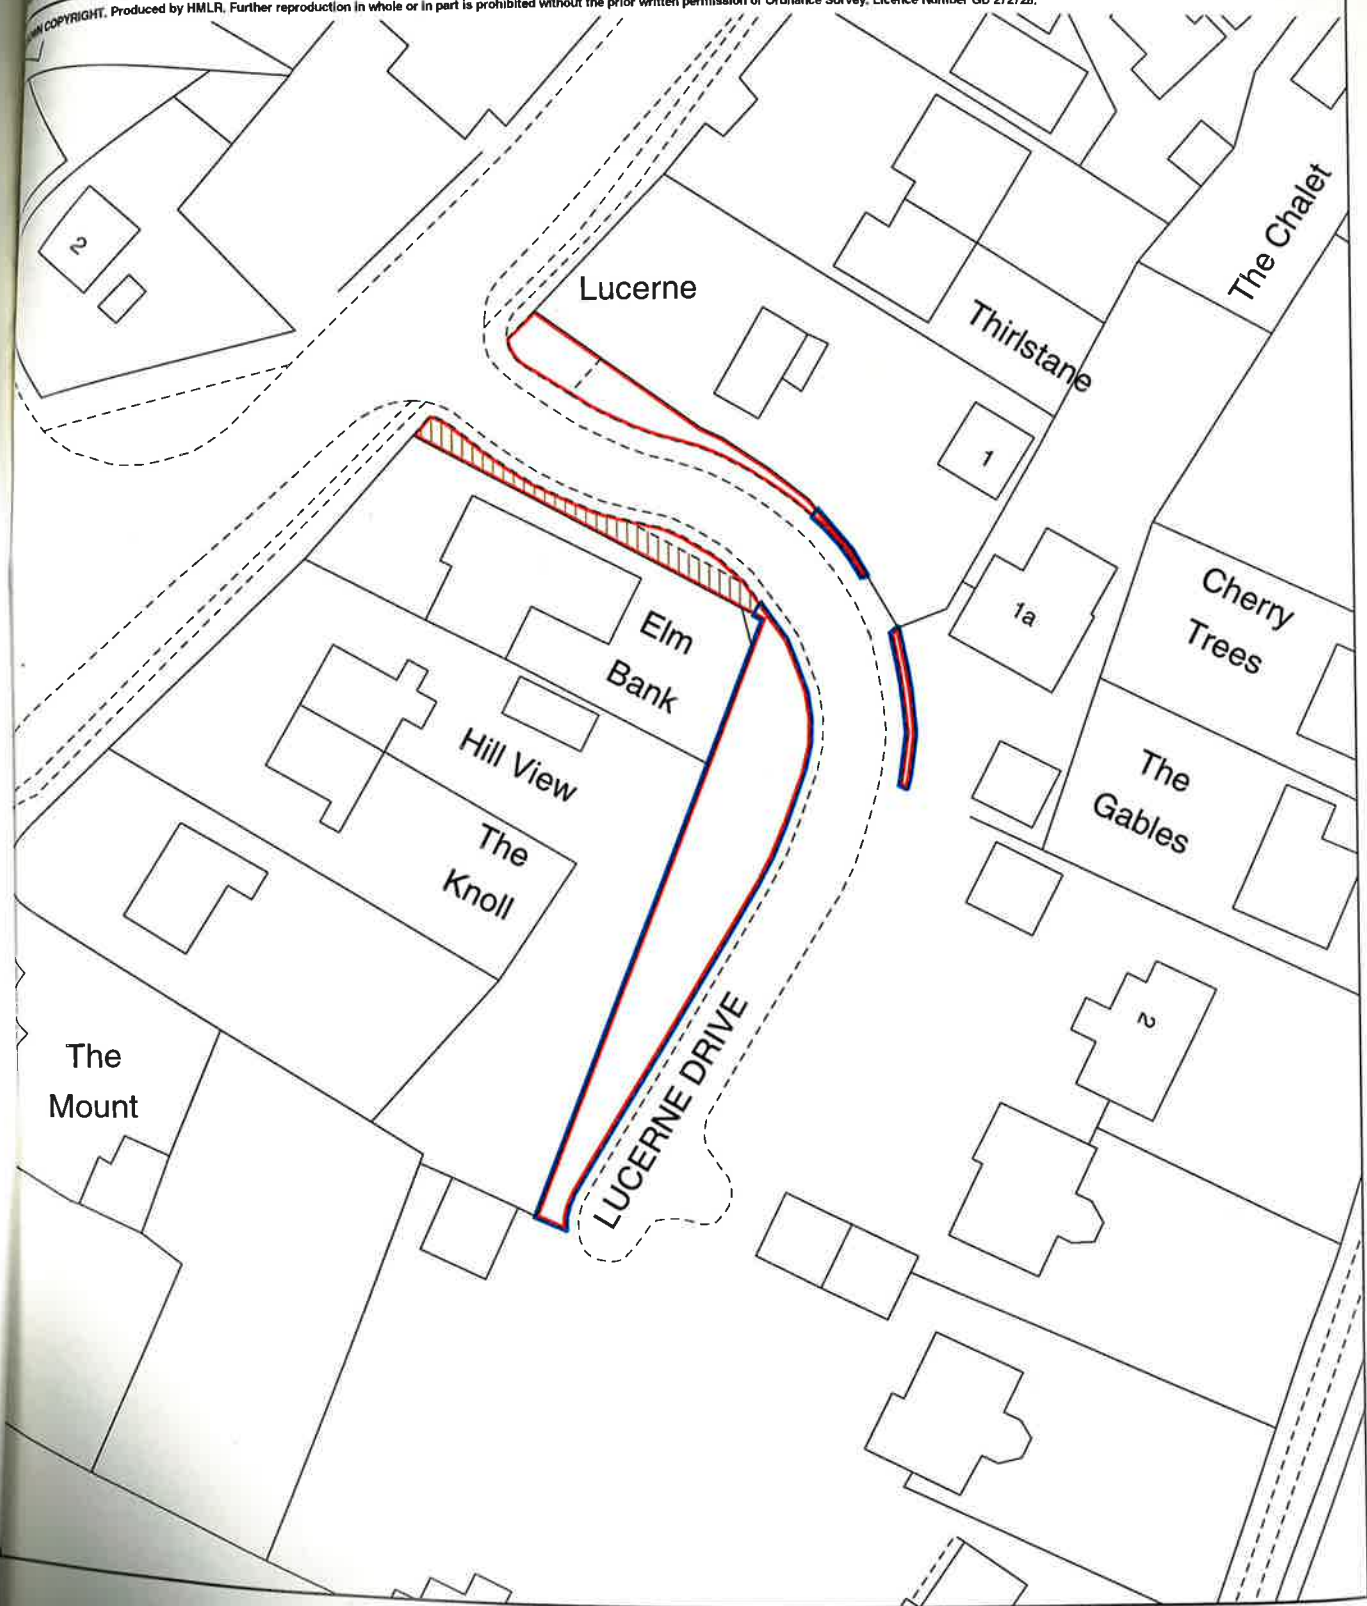

173

TITLE NUMBER
ON223473

OXFORDSHIRE : SOUTH OXFORDSHIRE

ORDNANCE SURVEY MAP REFERENCE:

SU6098NW

SCALE 1:625 Enlarged from 1/2500

COPYRIGHT, Produced by HMLR. Further reproduction in whole or in part is prohibited without the prior written permission of Ordnance Survey. Licence Number GD 272728.

.sed
:re

Register.

+